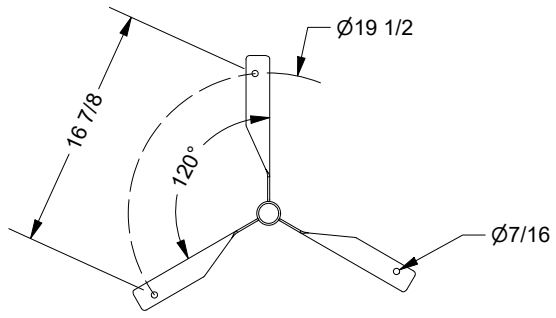

CUSTOMER SUPPLIES 1" PIPE & COUPLINGS BETWEEN CONTROL & DISTRIBUTOR

VIEW A-A