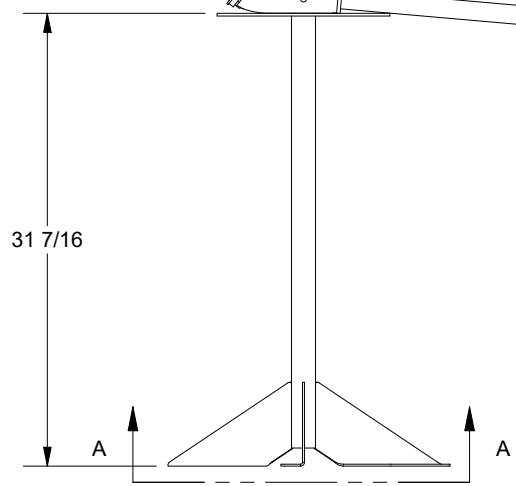

THIS DRAWING AND THE IDEAS CONTAINED THEREON ARE THE PROPERTY OF CUSTOM METAL FABRICATORS INC. HERINGTON KS 67449 785-258-3744, AND SHALL NOT BE USED WITHOUT PERMISSION. © 8/29/2023

TITLE		PIPE CONTROL FOR TH DISTRIBUTORS	
DWG NO	502014-C	SHT 1 OF 1	DRAWN Chris
			REV 0