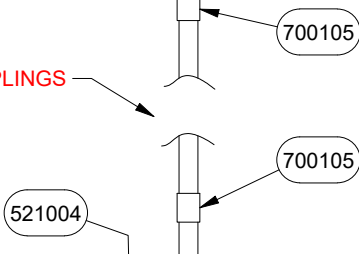

CUSTOMER SUPPLIES 1" PIPE & COUPLINGS BETWEEN CONTROL & DISTRIBUTOR

VIEW A-A