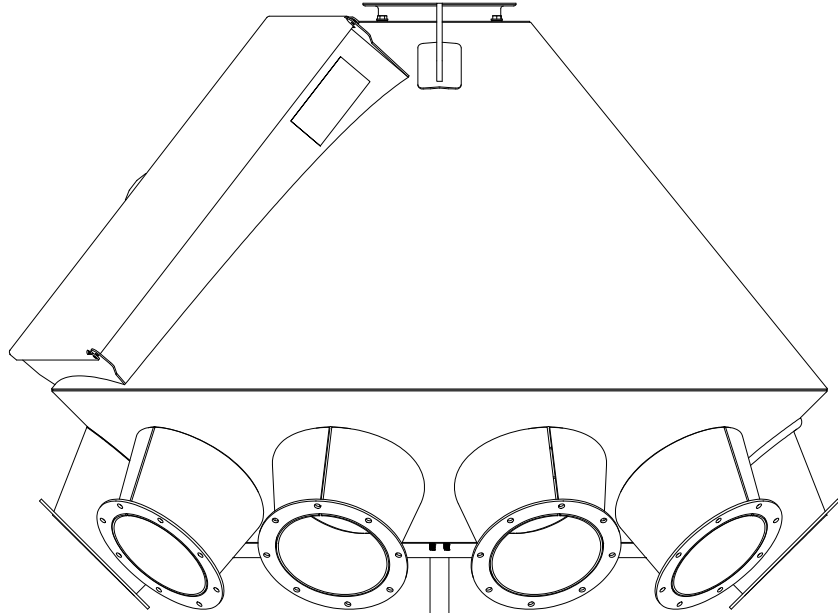

PART NUMBER	QTY	DESCRIPTION	PART NUMBER	QTY	DESCRIPTION
700105	2	COUPLING 1" NPT	521004	1	BEARING 1/2"X1 1/2"